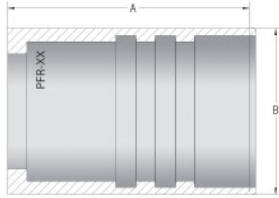

### PFR - Piranhaflex™

Part Number	Dash Size	Hose ID Size		B OD (mm)	L Length (mm)	Weight (lbs/each)
		(in)	(mm)			
PFR-03	03	3/16	4.7	14.9	24.0	0.03
PFR-04	04	1/4	6.4	17.0	29.0	0.04
PFR7-05*	05	5/16	7.9	19.0	29.0	0.04
PFR-06	06	3/8	9.5	21.0	31.0	0.05
PFR-08	08	1/2	12.7	25.4	36.0	0.06
PFR-12	12	3/4	19.05	31.8	45.2	0.11

### PFR3 - Piranhaflex™

Part Number	Dash Size	Hose ID Size		B OD (mm)	L Length (mm)	Weight (lbs/each)
		(in)	(mm)			
PFR3-04	04	1/4	6.4	14.75	28.9	0.03
PFR3-05	05	5/16	7.9	17.4	28.8	0.04
PFR3-06	06	3/8	9.5	19.0	28.8	0.04
PFR4-08	08	1/2	12.7	23.7	36.3	0.06