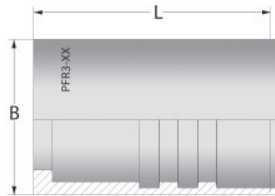

### PFR - Piranhaflex™

Part Number	Dash Size	Hose ID Size		B OD (mm)	L Length (mm)	Weight (lbs/each)
		(in)	(mm)			
PFR-03	03	3/16	4.7	14.9	24.0	0.03
PFR-04	04	1/4	6.4	17.0	29.0	0.04
PFR7-05*	05	5/16	7.9	19.0	29.0	0.04
PFR-06	06	3/8	9.5	21.0	31.0	0.05
PFR-08	08	1/2	12.7	25.4	36.0	0.06
PFR-12	12	3/4	19.05	31.8	45.2	0.11

### PFR3 - Piranhaflex™

Part Number	Dash Size	Hose ID Size		B OD (mm)	L Length (mm)	Weight (lbs/each)
		(in)	(mm)			
PFR3-04	04	1/4	6.4	14.75	28.9	0.03
PFR3-05	05	5/16	7.9	17.4	28.8	0.04
PFR3-06	06	3/8	9.5	19.0	28.8	0.04
PFR4-08	08	1/2	12.7	23.7	36.3	0.06